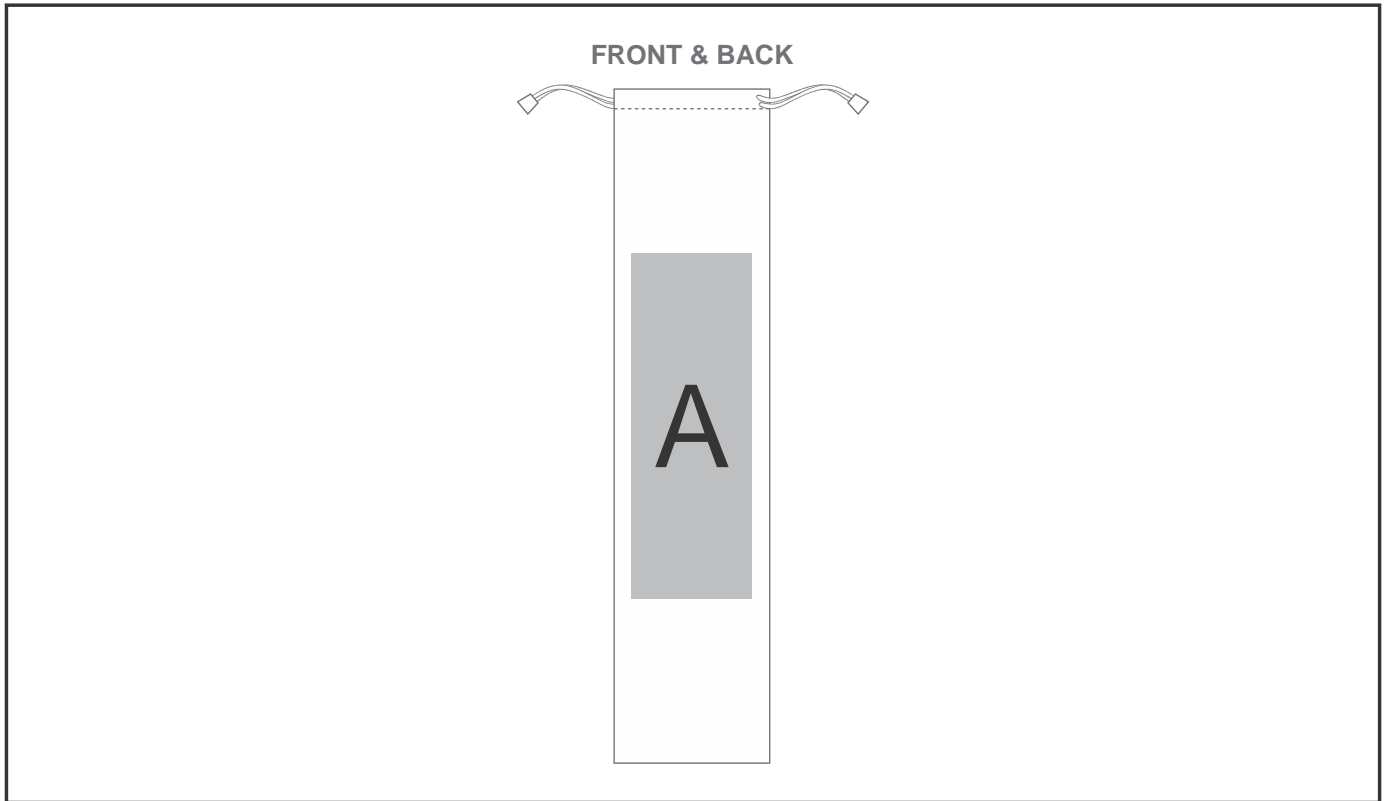

### Need to know:

- - Includes 1-Position Digital Transfer Print (setup fee applies)
- DDT: Texture of the item will affect the quality of the print and a fine contour maybe added for print quality.

#### **Position A**

1. Digital Direct Transfer (DDT-D)  
Full Colour  
Size: 35mm wide x 100mm high